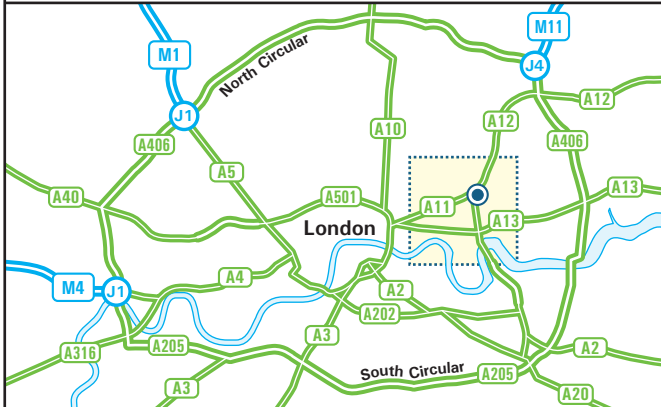

Postal, Pedestrian and Cycle Address

3 Mills Studios, Three Mill Lane, London E3 3DU
 t: +44 (0)20 7363 3336 f: +44 (0)87 1594 4028
 e: info@3mills.co.uk www.3mills.co.uk

Vehicle and Delivery Address

3 Mills Studios, Sugar House Lane, London E15 2QS

All vehicle access to the site is via Sugarhouse Lane.
 Pedestrian access is via Three Mill Lane.

From Central London

- From the city take the A11 over Bow flyover to the 2nd set of traffic lights. Turn right into Rick Roberts Way, round the roundabout and left back onto the A11 again heading westbound. Turn left into Sugarhouse Lane and follow the road to the Security Lodge.

From Blackwall Tunnel

- Follow the A102 (becomes A12). Leave at the Bow Interchange Junction with the A11. At the roundabout take the third exit signposted Stratford.
- Continue and turn right into Rick Roberts Way, round the roundabout and left back onto the A11 again heading westbound. Turn left into Sugar House Lane and follow the road to the security lodge.

By Underground

- The nearest Underground station, Bromley-by-Bow, is 5 - 10 minute walk from the Studios and is served by the District and Hammersmith & City lines.
- Take the pedestrian subway underneath the main road (A12).
- At the top of the stairs turn right and walk down the hill.
- Turn right at Tesco into Three Mill Lane and over the bridge.