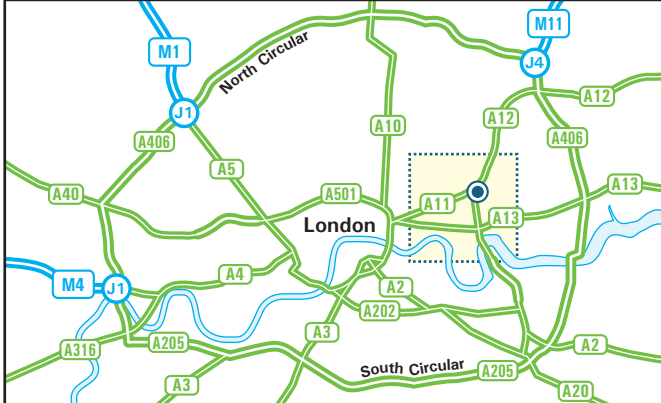

Postal, Pedestrian and Cycle Address

3 Mills Studios, Three Mill Lane, London E3 3DU
 t: +44 (0)20 7363 3336 f: +44 (0)87 1594 4028
 e: info@3mills.co.uk www.3mills.co.uk

Vehicle and Delivery Address

3 Mills Studios, Sugar House Lane, London E15 2QS

All vehicle access to the site is via Sugarhouse Lane.
 Pedestrian access is via Three Mill Lane.

From Central London

- From the city take the A11 over Bow flyover to the 2nd set of traffic lights. Turn right into Rick Roberts Way, round the roundabout and left back onto the A11 again heading westbound. Turn left into Sugarhouse Lane and follow the road to the Security Lodge.

From Blackwall Tunnel

- Follow the A102 (becomes A12). Leave at the Bow Interchange Junction with the A11. At the roundabout take the third exit signposted Stratford.
- Continue and turn right into Rick Roberts Way, round the roundabout and left back onto the A11 again heading westbound. Turn left into Sugar House Lane and follow the road to the security lodge.

By Underground

- The nearest Underground station, Bromley-by-Bow, is 5 - 10 minute walk from the Studios and is served by the District and Hammersmith & City lines.
- Take the pedestrian subway underneath the main road (A12).
- At the top of the stairs turn right and walk down the hill.
- Turn right at Tesco into Three Mill Lane and over the bridge.