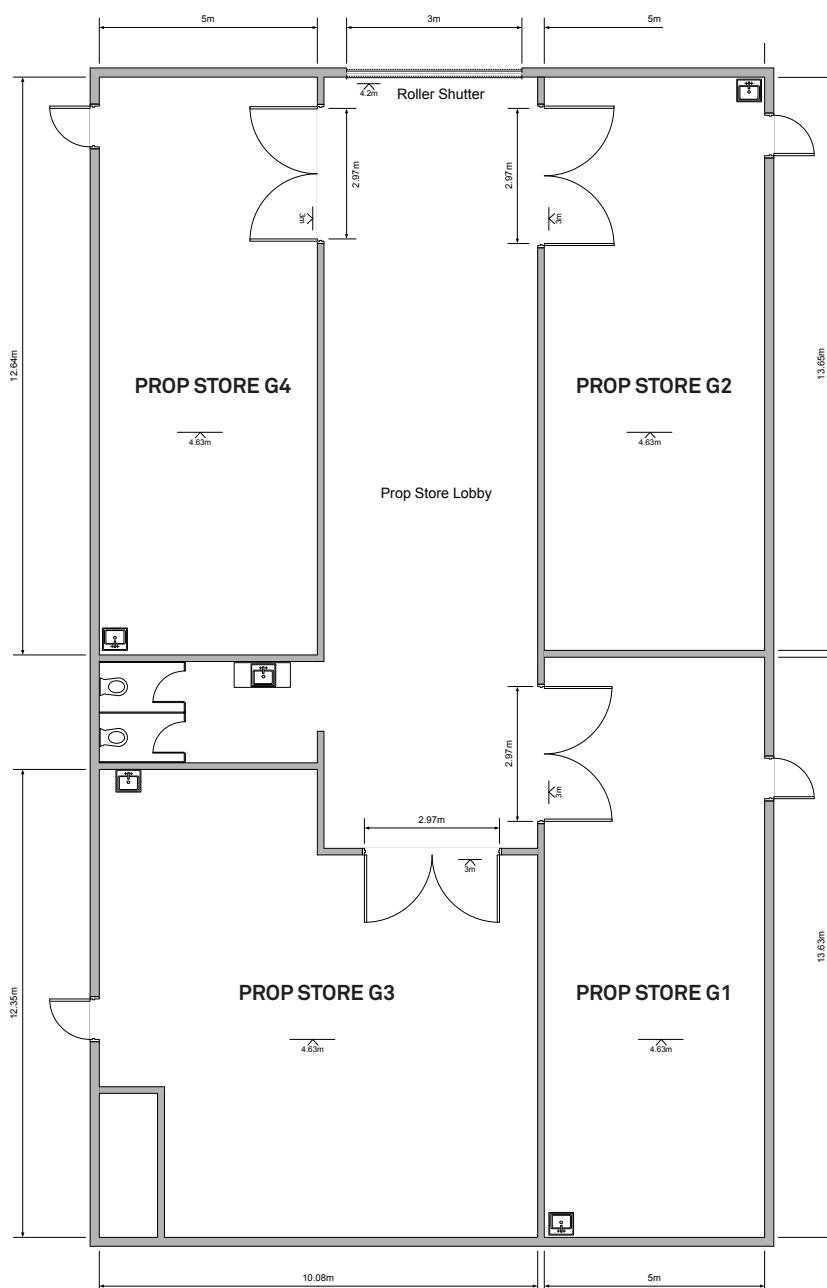

Prop Store G1

PROP STORE G1 DIMENSIONS

PROP STORE	LENGTH	WIDTH	HEIGHT	AREA
Feet/inches	44' 9"	16' 5"	15' 3"	741 sq ft
Metres	13.65 m	5.00 m	4.63 m	68.15 sq m

Dimensions are not to be scaled from this drawing. Production must verify all dimensions before commencing any works on this prop store.

Prop Store G1

Technical details

PROP STORE SIZE	Length	44' 9"	13.65 m
	Width	16' 5"	5.00 m
	Height	15' 3"	4.63 m
	Area	741 sq ft	68.25 sq m
ELECTRICAL SUPPLY	Number of 220 v sockets	4 x double 13 Amp	
LOADING DOORS FROM LOBBY	Height	9' 11"	3.00 m
	Width	9' 9"	2.97 m
FLOOR TYPE	Concrete		
HEATING	No		
AIR CONDITIONING	No		
SINK & WATER	Yes		
TELECOMS	Available Broadband connectivity available	Yes	
FIRE PROTECTION	Smoke detectors	Yes	
FIRE EXTINGUISHERS	H2O	0	
	CO2	1	
	Foam	1	
EXTRACTION	No		