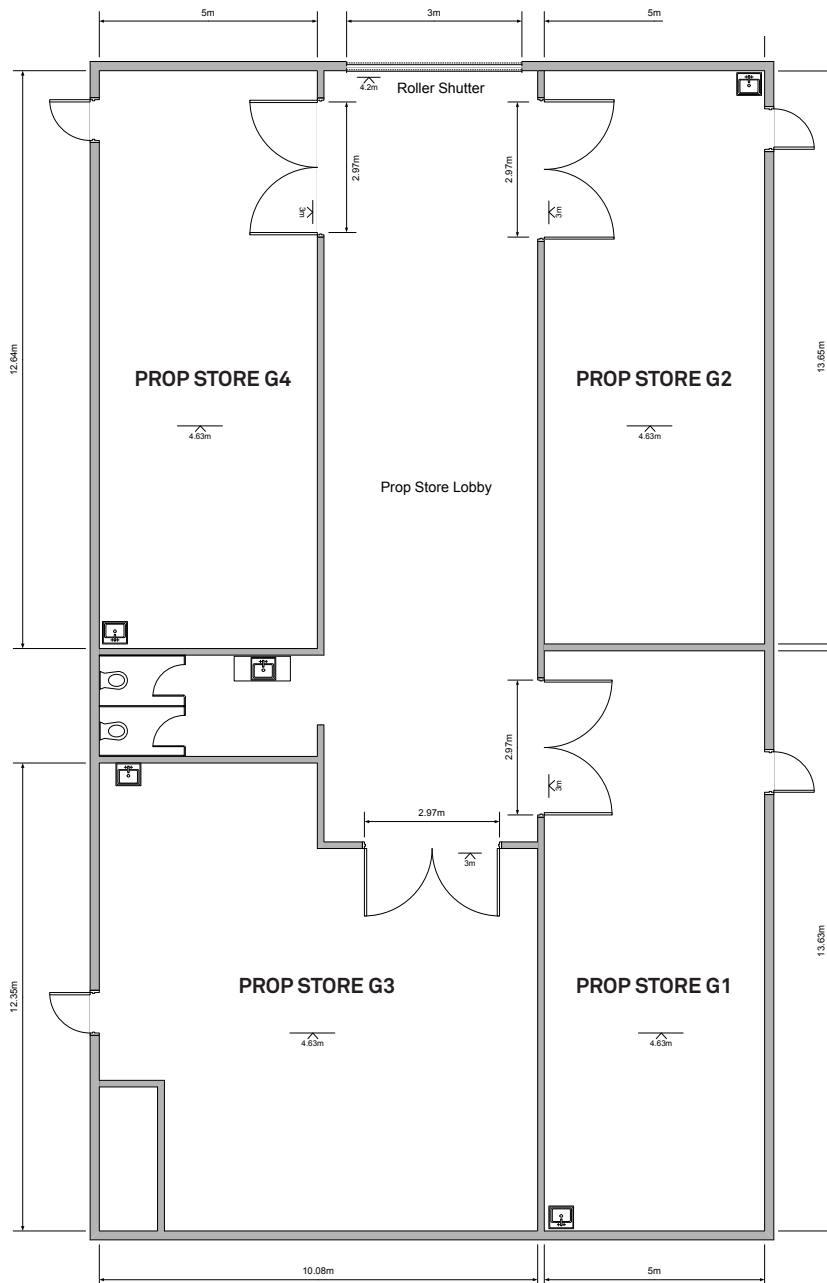

Prop Store G3

PROP STORE G3 DIMENSIONS

PROP STORE	LENGTH (AT LONGEST)	WIDTH (AT WIDEST)	HEIGHT	AREA
Feet/inches	40' 6"	33' 1"	15' 3"	1,205 sq ft
Metres	12.35 m	10.08 m	4.63 m	112 sq m

* Please note that G3 is an "L" shaped space and not a square room

Dimensions are not to be scaled from this drawing. Production must verify all dimensions before commencing any works on this prop store.

Prop Store G3

Technical details

PROP STORE SIZE	Length (at longest)	40' 6"	12.35 m
	Width (at widest)	33' 1"	10.08 m
	Height	15' 3"	4.63 m
	Area	1,205 sq ft	112 sq m

**Please note that G3 is an "L" shaped space and not a square room*

ELECTRICAL SUPPLY	Number of 220 v sockets	4 x double 13 Amp
-------------------	-------------------------	-------------------

LOADING DOORS FROM LOBBY	Height	9' 11"	3.00 m
	Width	9' 9"	2.97 m