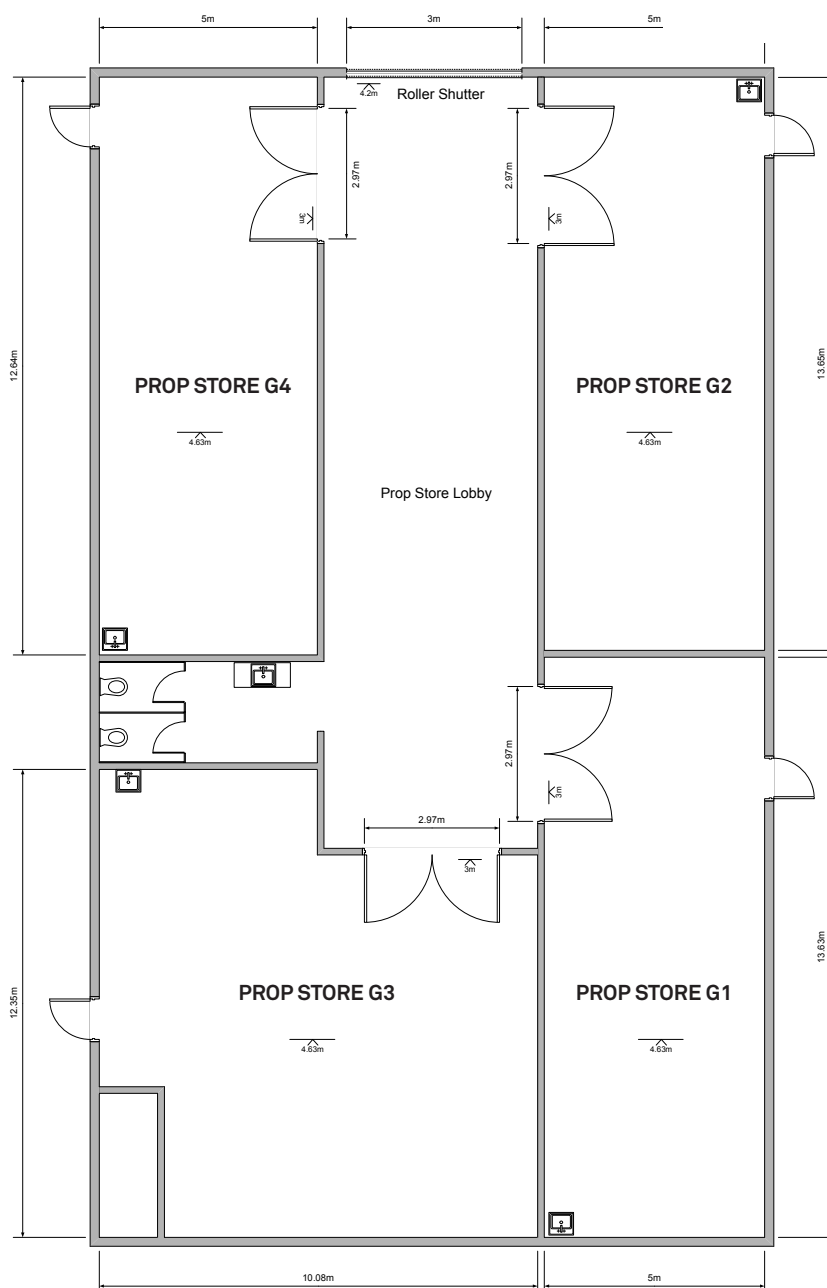

Prop Store G4

PROP STORE G4 DIMENSIONS

PROP STORE	LENGTH	WIDTH	HEIGHT	AREA
Feet/inches	41' 6"	16' 5"	15' 3"	712 sq ft
Metres	12.64 m	5.00 m	4.63 m	63.2 sq m

Dimensions are not to be scaled from this drawing. Production must verify all dimensions before commencing any works on this prop store.

Prop Store G4

Technical details

PROP STORE SIZE	Length	41' 6"	12.64 m
	Width	16' 5"	5.00 m
	Height	15' 3"	4.63 m
	Area	712 sq ft	63.2 sq m
ELECTRICAL SUPPLY	Number of 220 v sockets	4 x double 13 Amp	
LOADING DOORS FROM LOBBY	Height	9' 11"	3.00 m
	Width	9' 9"	2.97 m
FLOOR TYPE	Concrete		
HEATING	No		
AIR CONDITIONING	No		
SINK & WATER	Yes		
TELECOMS	Available Broadband connectivity available	Yes	
FIRE PROTECTION	Smoke detectors	Yes	
FIRE EXTINGUISHERS	H2O	0	
	CO2	1	
	Foam	1	
EXTRACTION	No		